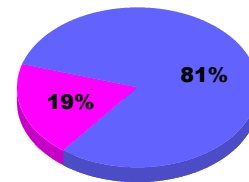

Gender Comparison 2012-2013

Jul/Aug/Sep

Legend: Male (Blue), Female (Magenta)